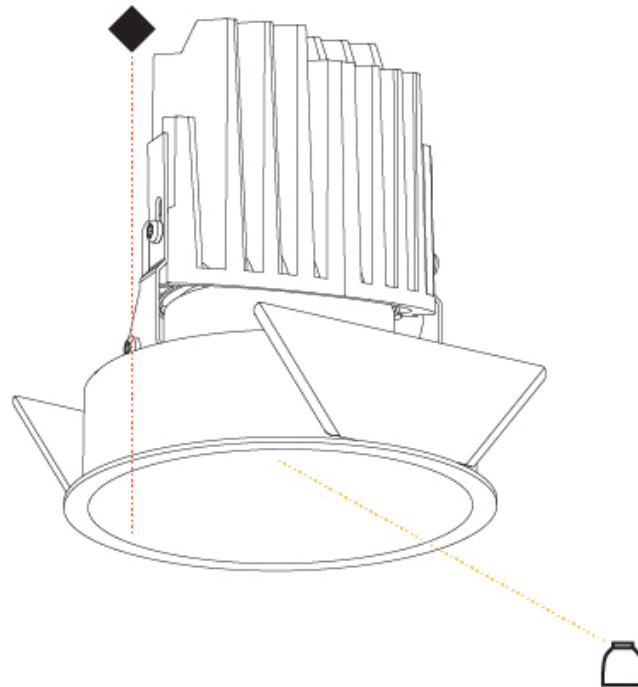

BIONIQ ROUND DEEP RECESSED

A35281-

PROJECT

TYPE

SPECIFIER

QUANTITY

DATE

A