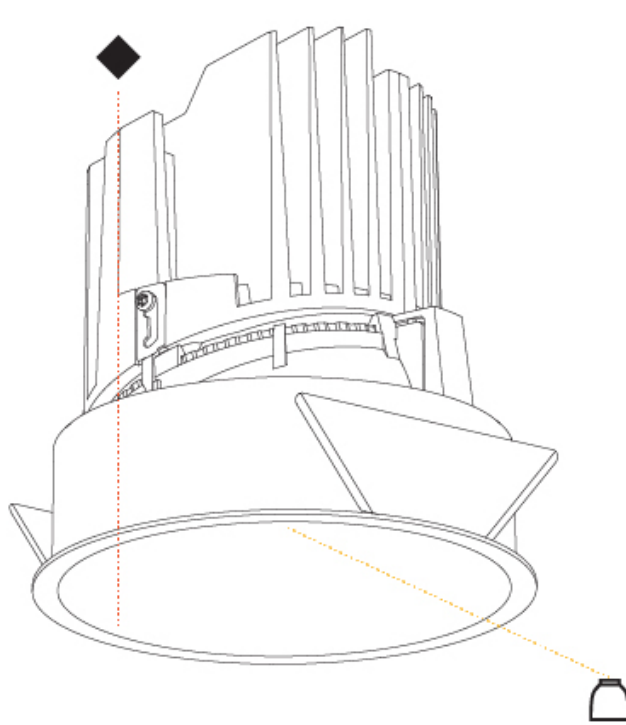

BIONIQ ROUND DEEP RECESSED

A35275-

PROJECT

TYPE

SPECIFIER

QUANTITY

DATE

A