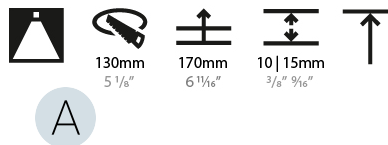

PHYSICAL

Shape: Round
Diameter (mm): 139
Diameter (in): 5 1/2
Height (mm): 151
Height (in): 5 15/16
Ceiling Thickness (mm): 10 / 12.5 / 15
Ceiling Thickness (in): 3/8 or 1/2 or 9/16
Min. Recessing Depth (mm): 170
Min. Recessing Depth (in): 6 11/16
Light Distribution: Downlight
Weight (kg): 0.946
Weight (lbs): 2.09
Fixture Finish: SSR / BKV / CWI / CRY / HAB / LAG / UFT / ITA / RUA / RUR / MIC / FTG / MYG / TWT / LOD / PUS / FRO / FUP / KIA / POP / BLS / SPG / MEY / GOH / GUM / CHC / COM / ABZ / JAG / OBR / MOS / ROR
Fixture Material: Aluminum Die Cast
Cut-out Measurements: 130mm / 5 1/8"

ELECTRICAL

Lamp Type: LED (Zhaga Standard)
Input Wattage (W): 13.2 / 16.5
Total Output Wattage (W): 12 / 14
Dimming: Tri-Mode (Non-Dimming and Phase Dimming (120Vac only) and 0-10V Dimming)
Driver Included: No
Driver Location: Recessed Housing
Driver Type: Constant Current - Universal
Driver Class: Class 2
Housing: See components
Input Voltage (V): 120 - 277
Constant Current (MA): 350

LED

Number of LEDs: 1
Color Temperature (°K): 2700 / 3000 / 3500 / 4000
Max. Delivered Lumen (lm): 810 / 900 / 970 / 990
Nominal Lumen (lm): 960 / 1070 / 1156 / 1180
CRI: >90 CRI
Efficiency (%): 0.905
Lamp Life (hrs): 50000

OPTICAL

Reflector: 10

RATINGS AND CERTIFICATIONS

Certified By: Certified for North American Standards
IP rating: IP54