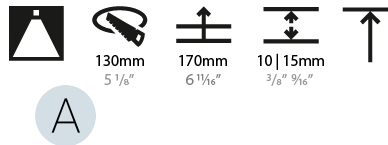

RATINGS AND CERTIFICATIONS

Certified By: Certified for North American Standards
IP rating: IP20