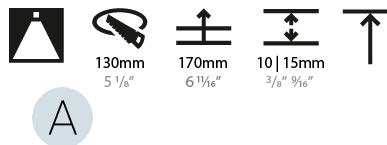

PHYSICAL

Shape: Round
Diameter (mm): 139
Diameter (in): 5 1/2
Height (mm): 151
Height (in): 5 15/16
Ceiling Thickness (mm): 10 / 12.5 / 15
Ceiling Thickness (in): 3/8 or 1/2 or 9/16
Min. Recessing Depth (mm): 170
Min. Recessing Depth (in): 6 11/16
Light Distribution: Downlight
Weight (kg): 0.926
Weight (lbs): 2.04
Fixture Finish: SSR / BKV / CWI / CRY / HAB / LAG / UFT / ITA / RUA / RUR / MIC / FTG / MYG / TWT / LOD / PUS / FRO / FUP / KIA / POP / BLS / SPG / MEY / GOH / GUM / CHC / COM / ABZ / JAG / OBR / MOS / ROR
Fixture Material: Aluminum Die Cast
Cut-out Measurements: 130mm / 5 1/8"

ELECTRICAL

Lamp Type: LED (Zhaga Standard)
Input Wattage (W): 28.6
Total Output Wattage (W): 26.4
Dimming: Tri-Mode (Non-Dimming and Phase Dimming (120Vac only) and 0-10V Dimming)
Driver Included: No
Driver Location: Recessed Housing
Driver Type: Constant Current - Universal
Driver Class: Class 2
Housing: See components
Input Voltage (V): 120 - 277
Constant Current (MA): 700

LED

Number of LEDs: 1
Color Temperature (°K): 2700 / 3000 / 3500 / 4000
Max. Delivered Lumen (lm): 2030 / 2080 / 2186 / 2230
Nominal Lumen (lm): 3210 / 3290 / 3459 / 3530
CRI: >90 CRI
Efficiency (%): 0.631
Lamp Life (hrs): 50000

OPTICAL

Reflector: 20 / 25 / 40

RATINGS AND CERTIFICATIONS

Certified By: Certified for North American Standards
IP rating: IP20