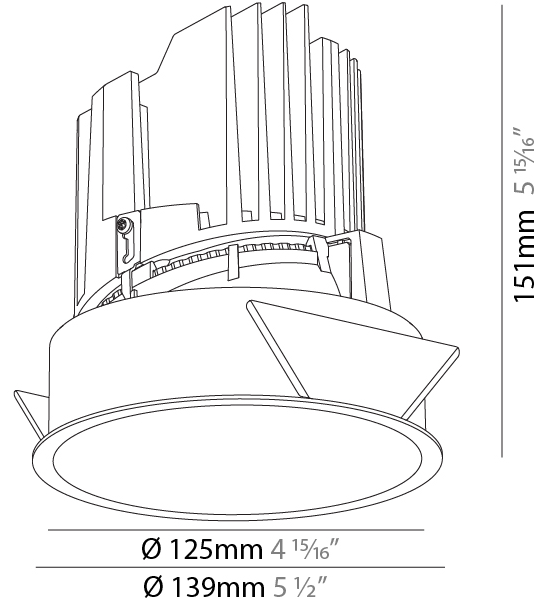

RATINGS AND CERTIFICATIONS

Certified By: Certified for North American Standards
IP rating: IP20